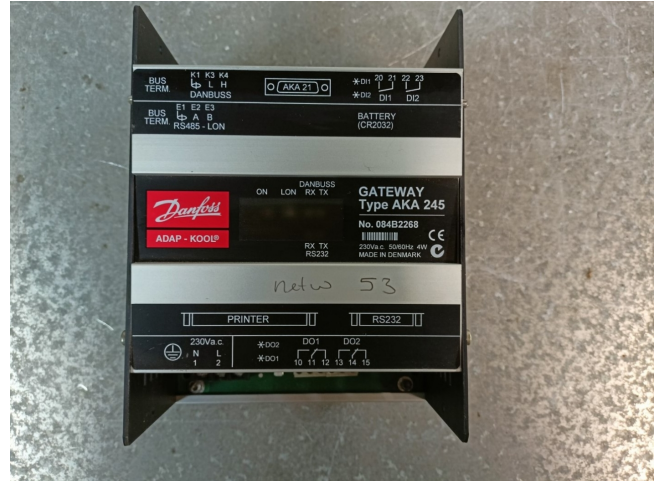

Danfoss AKA 245

Specifications

Marca	Danfoss
Tipo	AKA 245
Spec.	Gateway
Stock	2

Description

Used Danfoss AKA 245

Used Danfoss ADAP-KOOL AKA 245 - 084B2268 gateway.